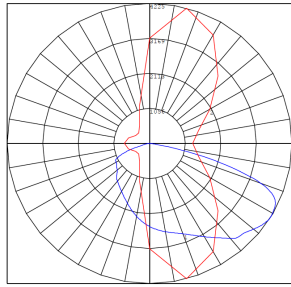

## Photometrics: GPX-90-150W-MCTP-A2

BUD Rating: B1-U1-G0

20W 5000K, Area 55'x 75' Mounting Height: 9'