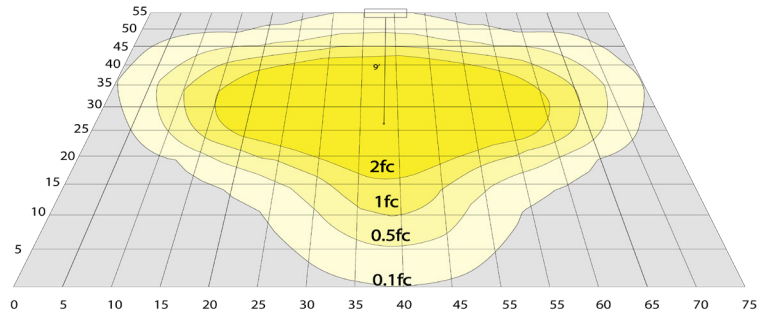

### Lighting:

- Multi CCT and Power: Selectable Switch Inside Of The Fixture
- Dimmable: 0~10V Dimming
- LED: SMD 3030
- Total Lumens: 22500LM Max.
- Color Temperature: 3000K/4000K/5000K
- Color Rendering index: >70
- Beam Angle: Type V (150° X 150°)
- Lifespan: 70000 Hrs.

## Photometrics: GPX-90-150W-MCTP-A2

BUD Rating: B1-U1-G0

20W 5000K, Area 55'x 75' Mounting Height: 9'