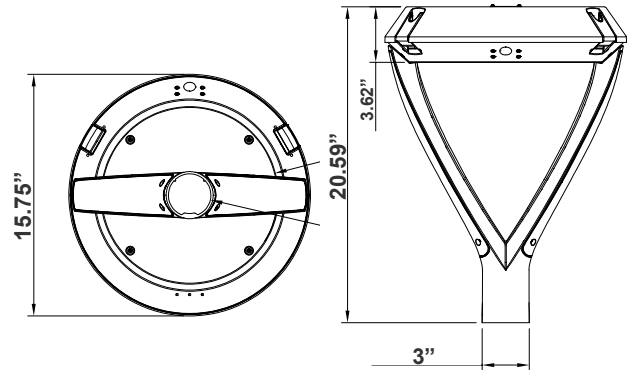

Customer Name: \_\_\_\_\_

Project Name: \_\_\_\_\_

Note: \_\_\_\_\_

Type: \_\_\_\_\_

Twin Arm for 2-3/8 Poles

20.59"(H) x 15.75"(D)

Ideal for airports, auto dealerships, corporate offices, education, government, healthcare, industrial warehouses, municipal parking, gas stations, convenient stores, recreation and public venues, restaurants, hospitality, retail and grocery stores.